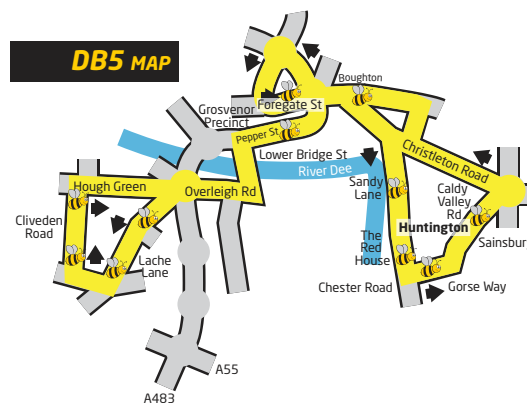

### DB5 EVENING SERVICE Cliveden Road - Chester City Centre - Huntington

#### Monday to Saturday (Excluding Public Holidays)

Route No	DB5	DB5	DB5	DB5
Cliveden Road, Shops	...	2029	2129	2229
Handbridge Garage	...	2037	2137	2237
CHESTER Lower Bridge Street	...	2039	2139	2239
CHESTER Pepper Street, Grosvenor Shopping Centre	...	2040	2140	2240
<b>CHESTER Foregate Street, Stop F</b>	<b>1945</b>	<b>2045</b>	<b>2145</b>	<b>2245</b>
Boughton Health Centre	1948	2048	2148	2248
Huntington, Chester Road, Post Office	1957	2057	2157	2257
<b>Boughton, The Peacock</b>	<b>2002</b>	<b>2102</b>	<b>2202</b>	<b>2302*</b>
Route No	DB5	DB5	DB5	
<b>Huntington, Chester Road, Post Office</b>	<b>1957</b>	<b>2057</b>	<b>2157</b>	
Boughton, The Peacock	2002	2102	2202	
Boughton opposite Health Centre	2005	2105	2205	
<b>CHESTER Foregate Street, Stop E</b>	<b>2010</b>	<b>2110</b>	<b>2210</b>	
<b>CHESTER Foregate Street, Stop E</b>	<b>2015</b>	<b>2115</b>	<b>2215</b>	
CHESTER Lower Bridge Street	2019	2119	2219	
Handbridge Garage	2021	2121	2221	
<b>Cliveden Road, Shops</b>	<b>2029</b>	<b>2129</b>	<b>2229</b>	

Route to Cliveden Road - Out via Lache Lane, return via Hough Green

\* - Continues to Boughton, The Peacock by request of passengers on board

**Route Description:** Cliveden Road, Hough Green, Overleigh Road, Handbridge, Lower Bridge Street, Pepper Street, Little St John Street, Love Street, Foregate Street, The Bars, St Oswald's Way Frodsham Street, Foregate Street, The Bars, Boughton, Christleton Road Gyrotory, Sandy Lane, Chester Road (Huntington) Gorse Way, Caldey Valley Road, Whitchurch Road, Christleton Road, Boughton, The Bars, St Oswald's Way, Frodsham Street, Foregate Street, Love Street, Little St John Street, Pepper Street, Lower Bridge Street, Handbridge, Overleigh Road, Lache Lane, Circular Drive, Cliveden Road.