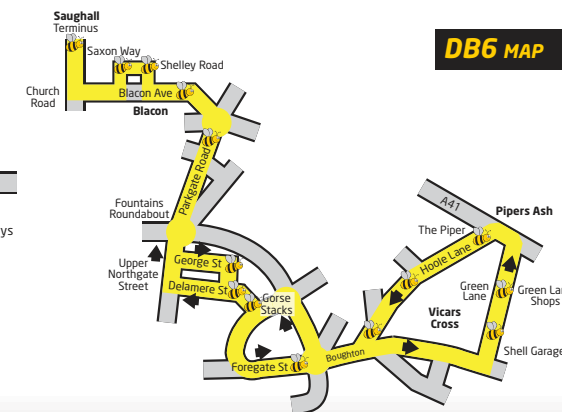

#### Monday to Saturday (Excluding Public Holidays)

Route No	DB5	DB5	DB5	DB5
Cliveden Road, Shops	...	2029	2129	2229
Handbridge Garage	...	2037	2137	2237
CHESTER Lower Bridge Street	...	2039	2139	2239
CHESTER Pepper Street, Grosvenor Shopping Centre	...	2040	2140	2240
<b>CHESTER Foregate Street, Stop F</b>	<b>1945</b>	<b>2045</b>	<b>2145</b>	<b>2245</b>
Boughton Health Centre	1948	2048	2148	2248
Huntington, Chester Road, Post Office	1957	2057	2157	2257
<b>Boughton, The Peacock</b>	<b>2002</b>	<b>2102</b>	<b>2202</b>	<b>2302*</b>
Route No	DB5	DB5	DB5	
<b>Huntington, Chester Road, Post Office</b>	<b>1957</b>	<b>2057</b>	<b>2157</b>	
Boughton, The Peacock	2002	2102	2202	
Boughton opposite Health Centre	2005	2105	2205	
<b>CHESTER Foregate Street, Stop E</b>	<b>2010</b>	<b>2110</b>	<b>2210</b>	
<b>CHESTER Foregate Street, Stop E</b>	<b>2015</b>	<b>2115</b>	<b>2215</b>	
CHESTER Lower Bridge Street	2019	2119	2219	
Handbridge Garage	2021	2121	2221	
<b>Cliveden Road, Shops</b>	<b>2029</b>	<b>2129</b>	<b>2229</b>	

Route to Cliveden Road - Out via Lache Lane, return via Hough Green

\* - Continues to Boughton, The Peacock by request of passengers on board

**Route Description:** Cliveden Road, Hough Green, Overleigh Road, Handbridge, Lower Bridge Street, Pepper Street, Little St John Street, Love Street, Foregate Street, The Bars, St Oswald's Way Frodsham Street, Foregate Street, The Bars, Boughton, Christleton Road Gyrotory, Sandy Lane, Chester Road (Huntington) Gorse Way, Caldey Valley Road, Whitchurch Road, Christleton Road, Boughton, The Bars, St Oswald's Way, Frodsham Street, Foregate Street, Love Street, Little St John Street, Pepper Street, Lower Bridge Street, Handbridge, Overleigh Road, Lache Lane, Circular Drive, Cliveden Road.